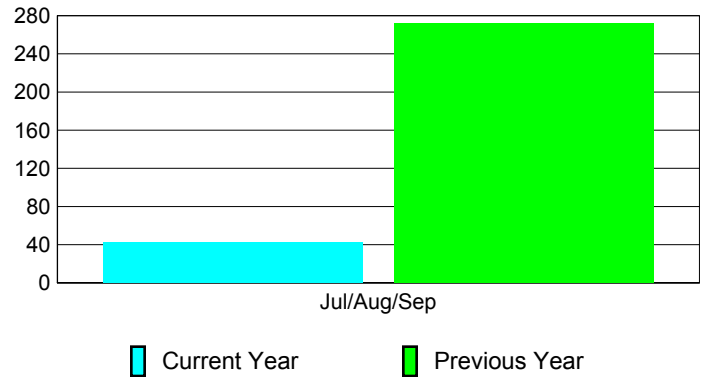

Comparison of Membership Gain/Loss

Current Year Compared to the Previous Year