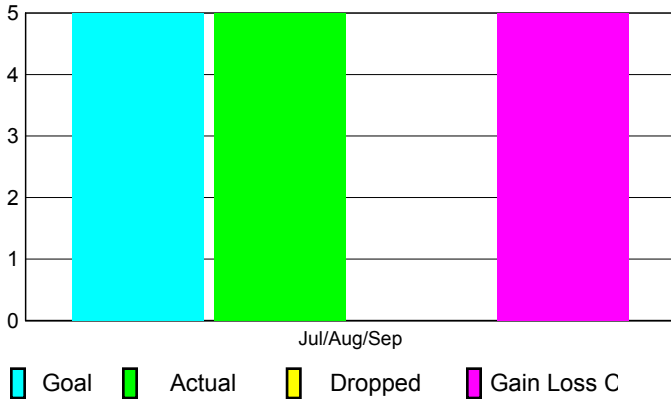

2010-2011 GMT Reports for District (or Undistricted) **District 325 A**

GMT: SANGEETA JATIA

Location: NEPAL

GMT CA: 6

CLUBS

Club Results
2010-2011

Clubs
2009-2010

Month	New Club Goal	Actual New Clubs	Actual Dropped Clubs	Gain/Loss of Clubs	Gain/Loss of Clubs
Jul/Aug/Sep	5	5	0	5	10
Totals	5	5	0	5	10

Club Results 2010-2011

Goal, New, Dropped, Gain/Loss

Comparison of Club Gain/Loss

Current Year Compared to the Previous Year

YTD Status Quo Clubs 2010-2011

Status Quo Clubs Compared to Status Quo Members

MEMBERSHIP