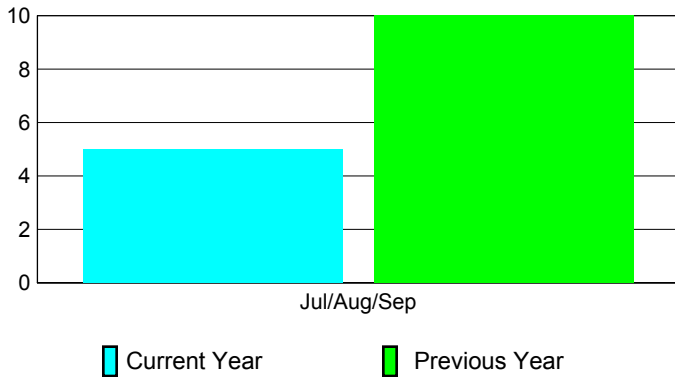

2010-2011 GMT Reports for District (or Undistricted) **District 325 A**

GMT: SANGEETA JATIA

Location: NEPAL

GMT CA: 6

CLUBS

Club Results
2010-2011

Clubs
2009-2010

Month	New Club Goal	Actual New Clubs	Actual Dropped Clubs	Gain/Loss of Clubs	Gain/Loss of Clubs
Jul/Aug/Sep	5	5	0	5	10
Totals	5	5	0	5	10

Club Results 2010-2011

Goal, New, Dropped, Gain/Loss

Comparison of Club Gain/Loss

Current Year Compared to the Previous Year

YTD Status Quo Clubs 2010-2011

Status Quo Clubs Compared to Status Quo Members

MEMBERSHIP