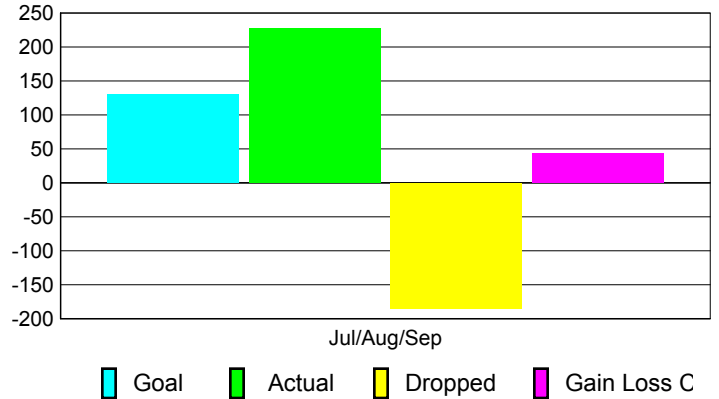

Membership Results 2010-2011

Goal, New, Dropped, Gain/Loss