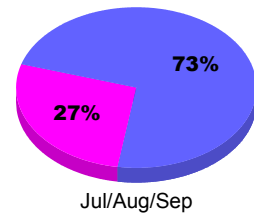

Membership Results
2010-2011

Membership
2009-2010

Month	Net Memb Goal	Actual New Memb	Actual Dropped Memb	Gain/Loss of Memb	Gain/Loss of Memb
Jul/Aug/Sep	130	228	-185	43	272
Totals	130	228	-185	43	272

Membership Results 2010-2011

Goal, New, Dropped, Gain/Loss

Comparison of Membership Gain/Loss

Current Year Compared to the Previous Year

Gender Comparison 2010-2011

■ Male ■ Female